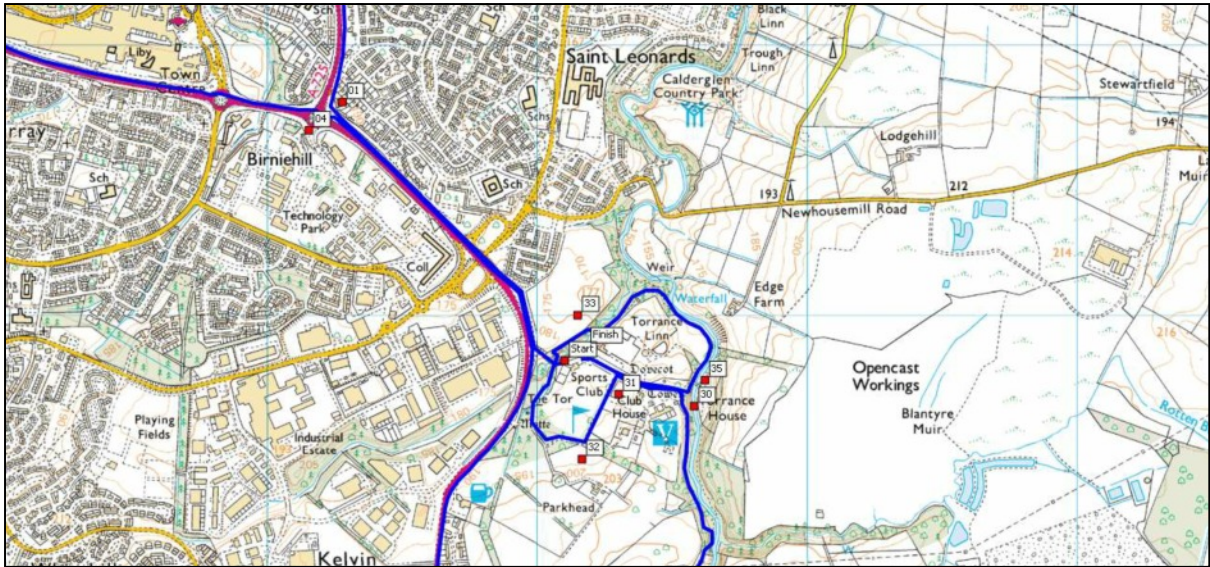

Calderglen Harriers
Marathon #207
for
401 Challenge
East Kilbride
25th March 2016

This product includes mapping data licensed from Ordnance Survey with the permission of HMSO. © Crown copyright and/or database right 2006. All rights reserved. License number 100045815