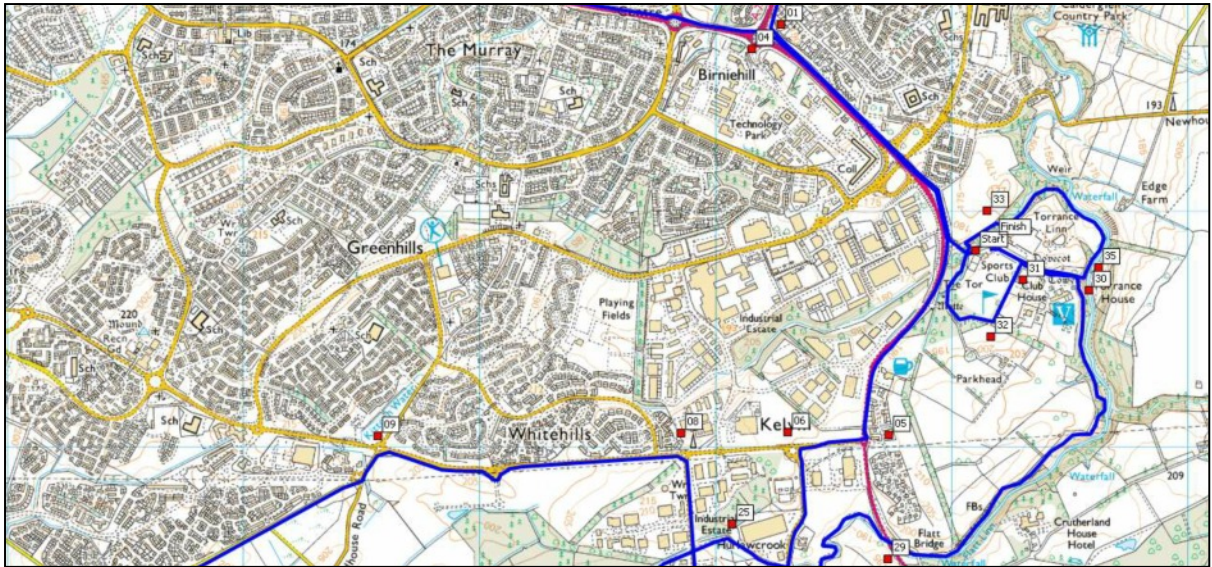

Mapping sourced from		This product includes mapping data licensed from Ordnance Survey with the permission of HMSO. © Crown copyright and/or database right 2006. All rights reserved. License number 100045815