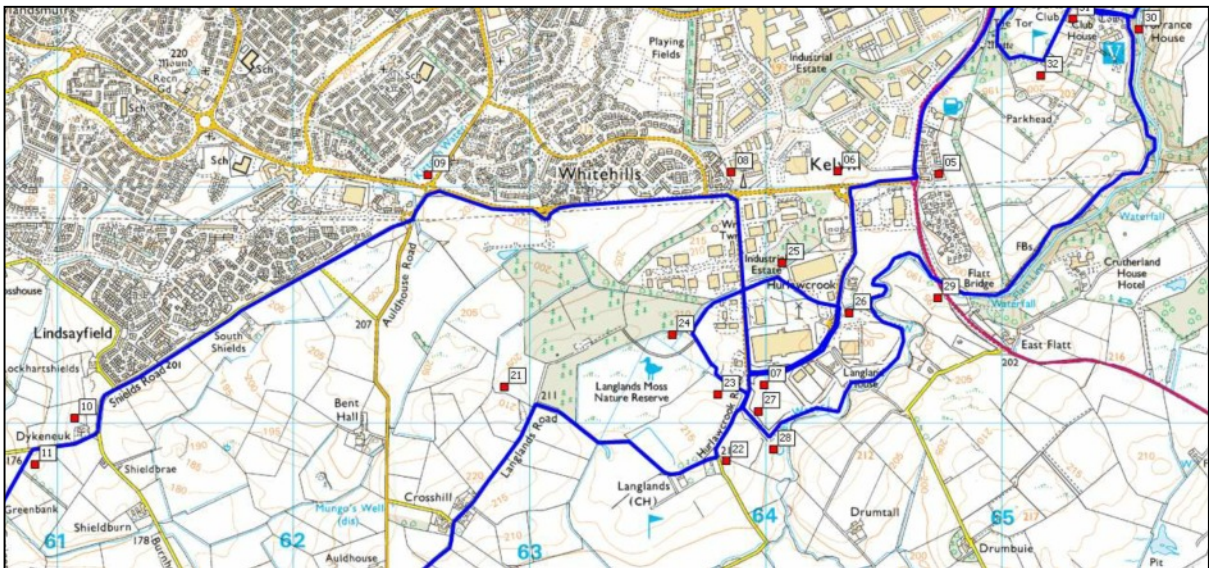

Mapping sourced from		This product includes mapping data licensed from Ordnance Survey with the permission of HMSO. © Crown copyright and/or database right 2006. All rights reserved. License number 100045815