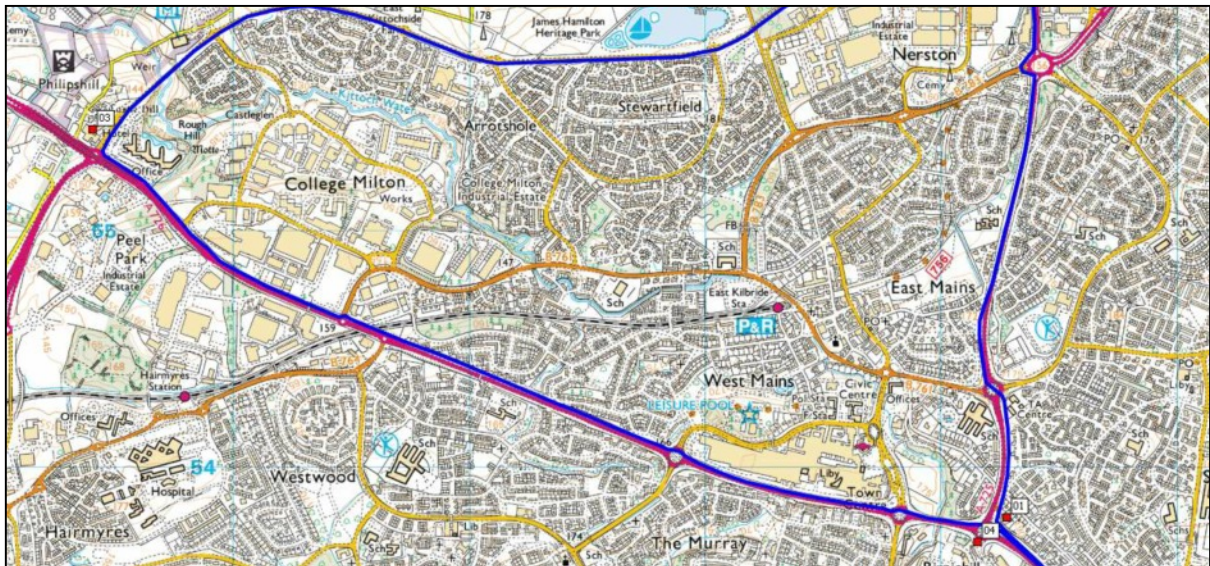

Mapping sourced from	Ordnance Survey	This product includes mapping data licensed from Ordnance Survey with the permission of HMSO. © Crown copyright and/or database right 2006. All rights reserved. License number 100045815